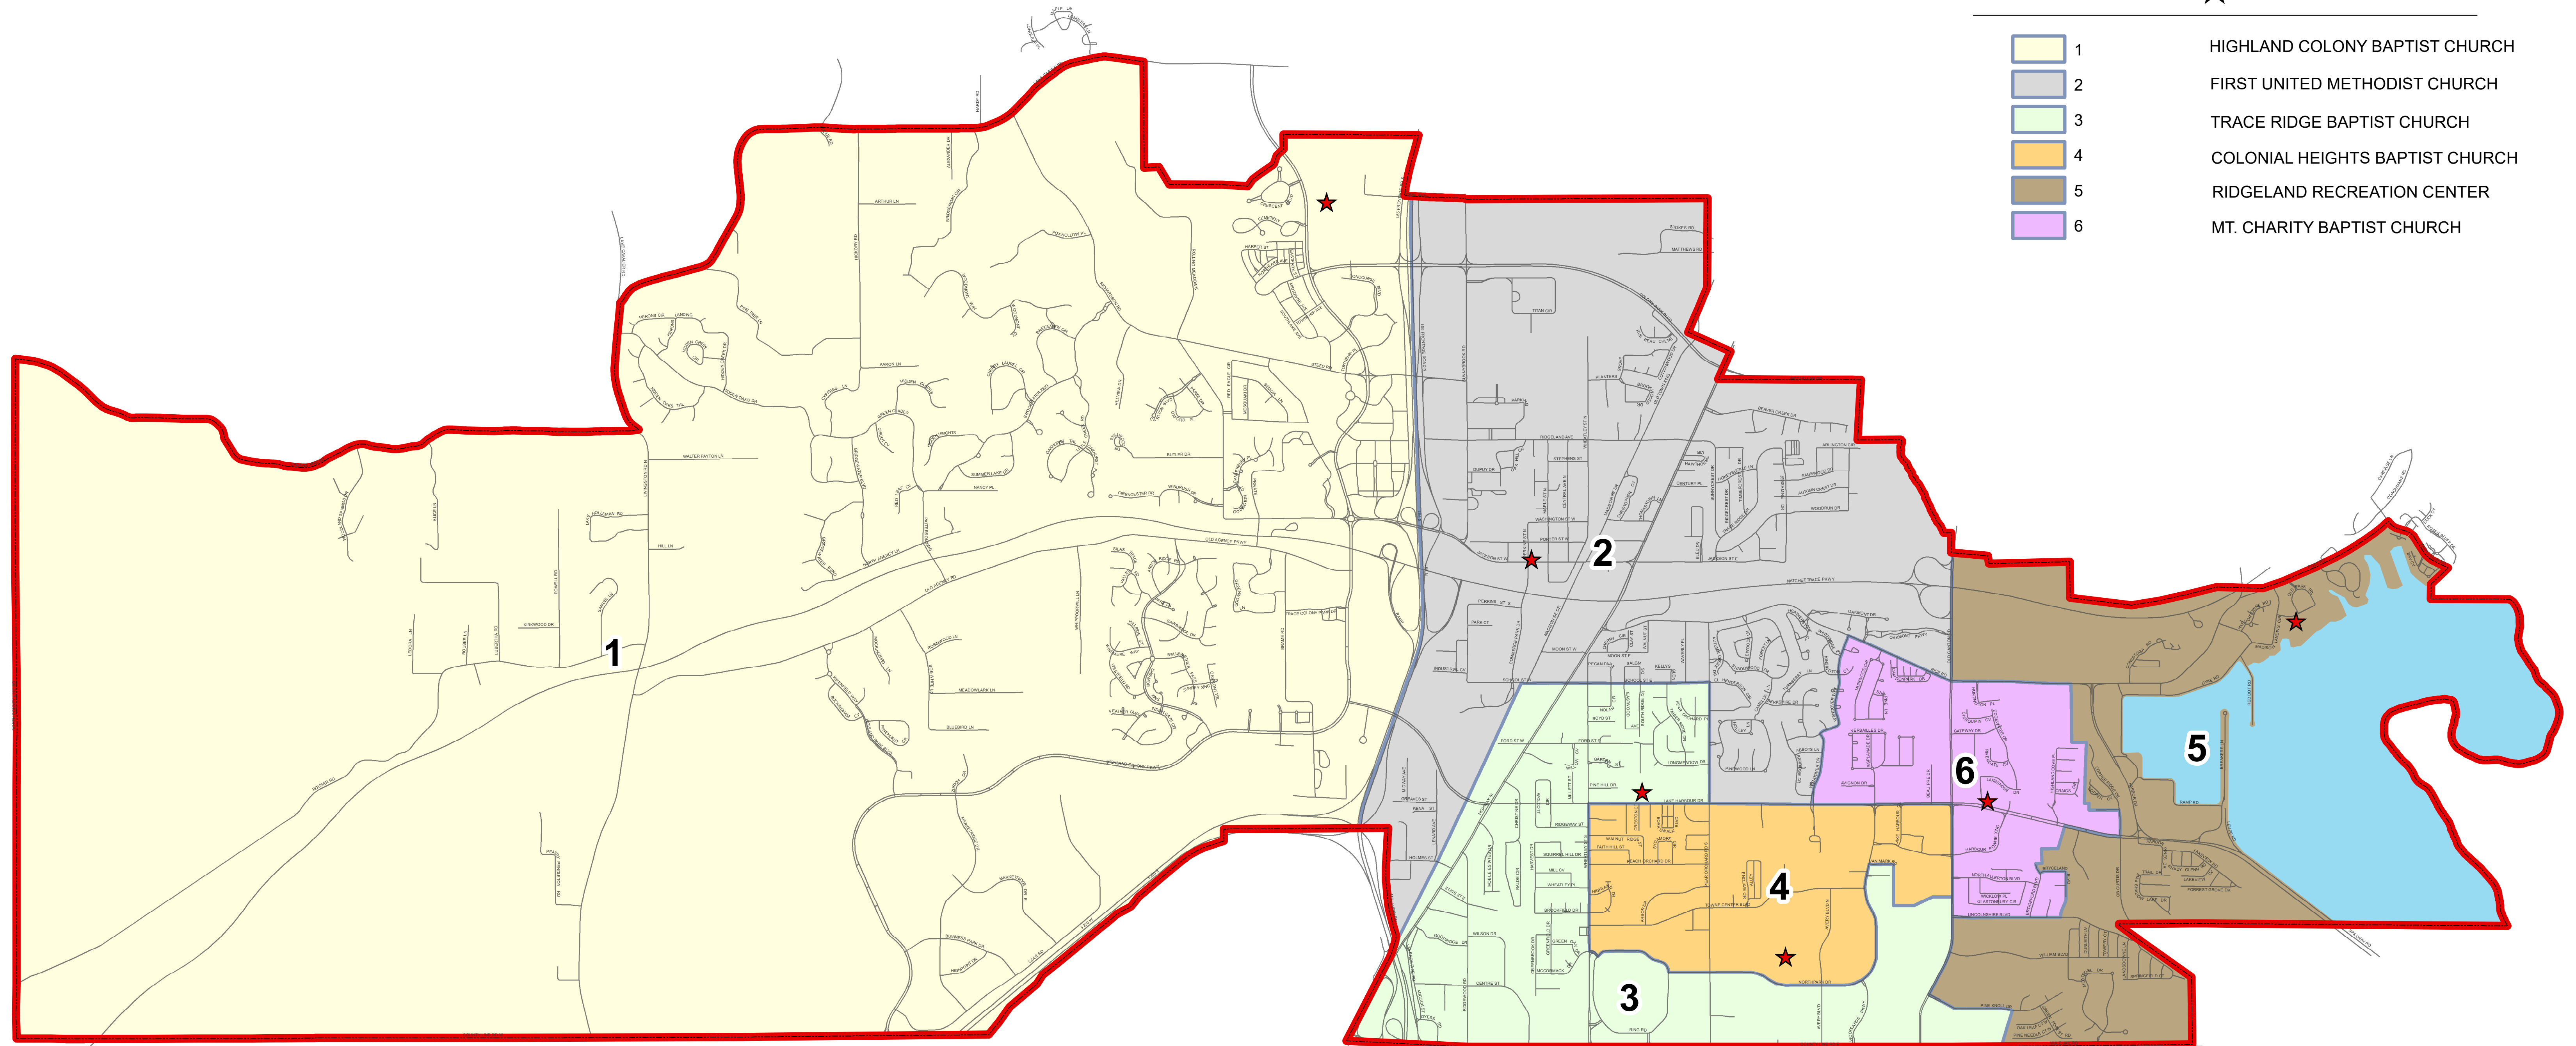

# 2021 WARD BOUNDARIES

DATE: MARCH 2021

WARD NUMBER

★ POLLING LOCATION

- HIGHLAND COLONY BAPTIST CHURCH
- FIRST UNITED METHODIST CHURCH
- TRACE RIDGE BAPTIST CHURCH
- COLONIAL HEIGHTS BAPTIST CHURCH
- RIDGELAND RECREATION CENTER
- MT. CHARITY BAPTIST CHURCH

NOT TO SCALE