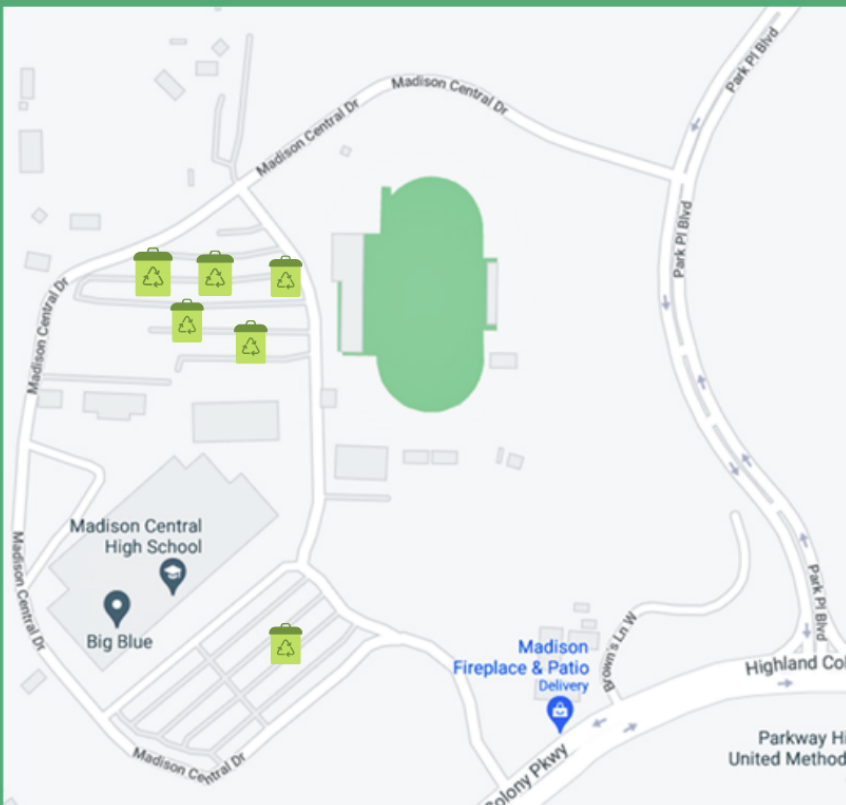

Madison County Household Hazardous Waste Disposal Day

Madison Central
High School

Nov. 13
8 a.m.-12 p.m.

Sponsored by:

Enter Madison Central High School from Park Place Blvd. and turn onto Madison Central Drive for drop off. Exit campus onto Highland Colony Parkway.

Stop at vendors to drop off papers, meds, tires, batteries, electronics by field. Drop off household hazardous waste in front.